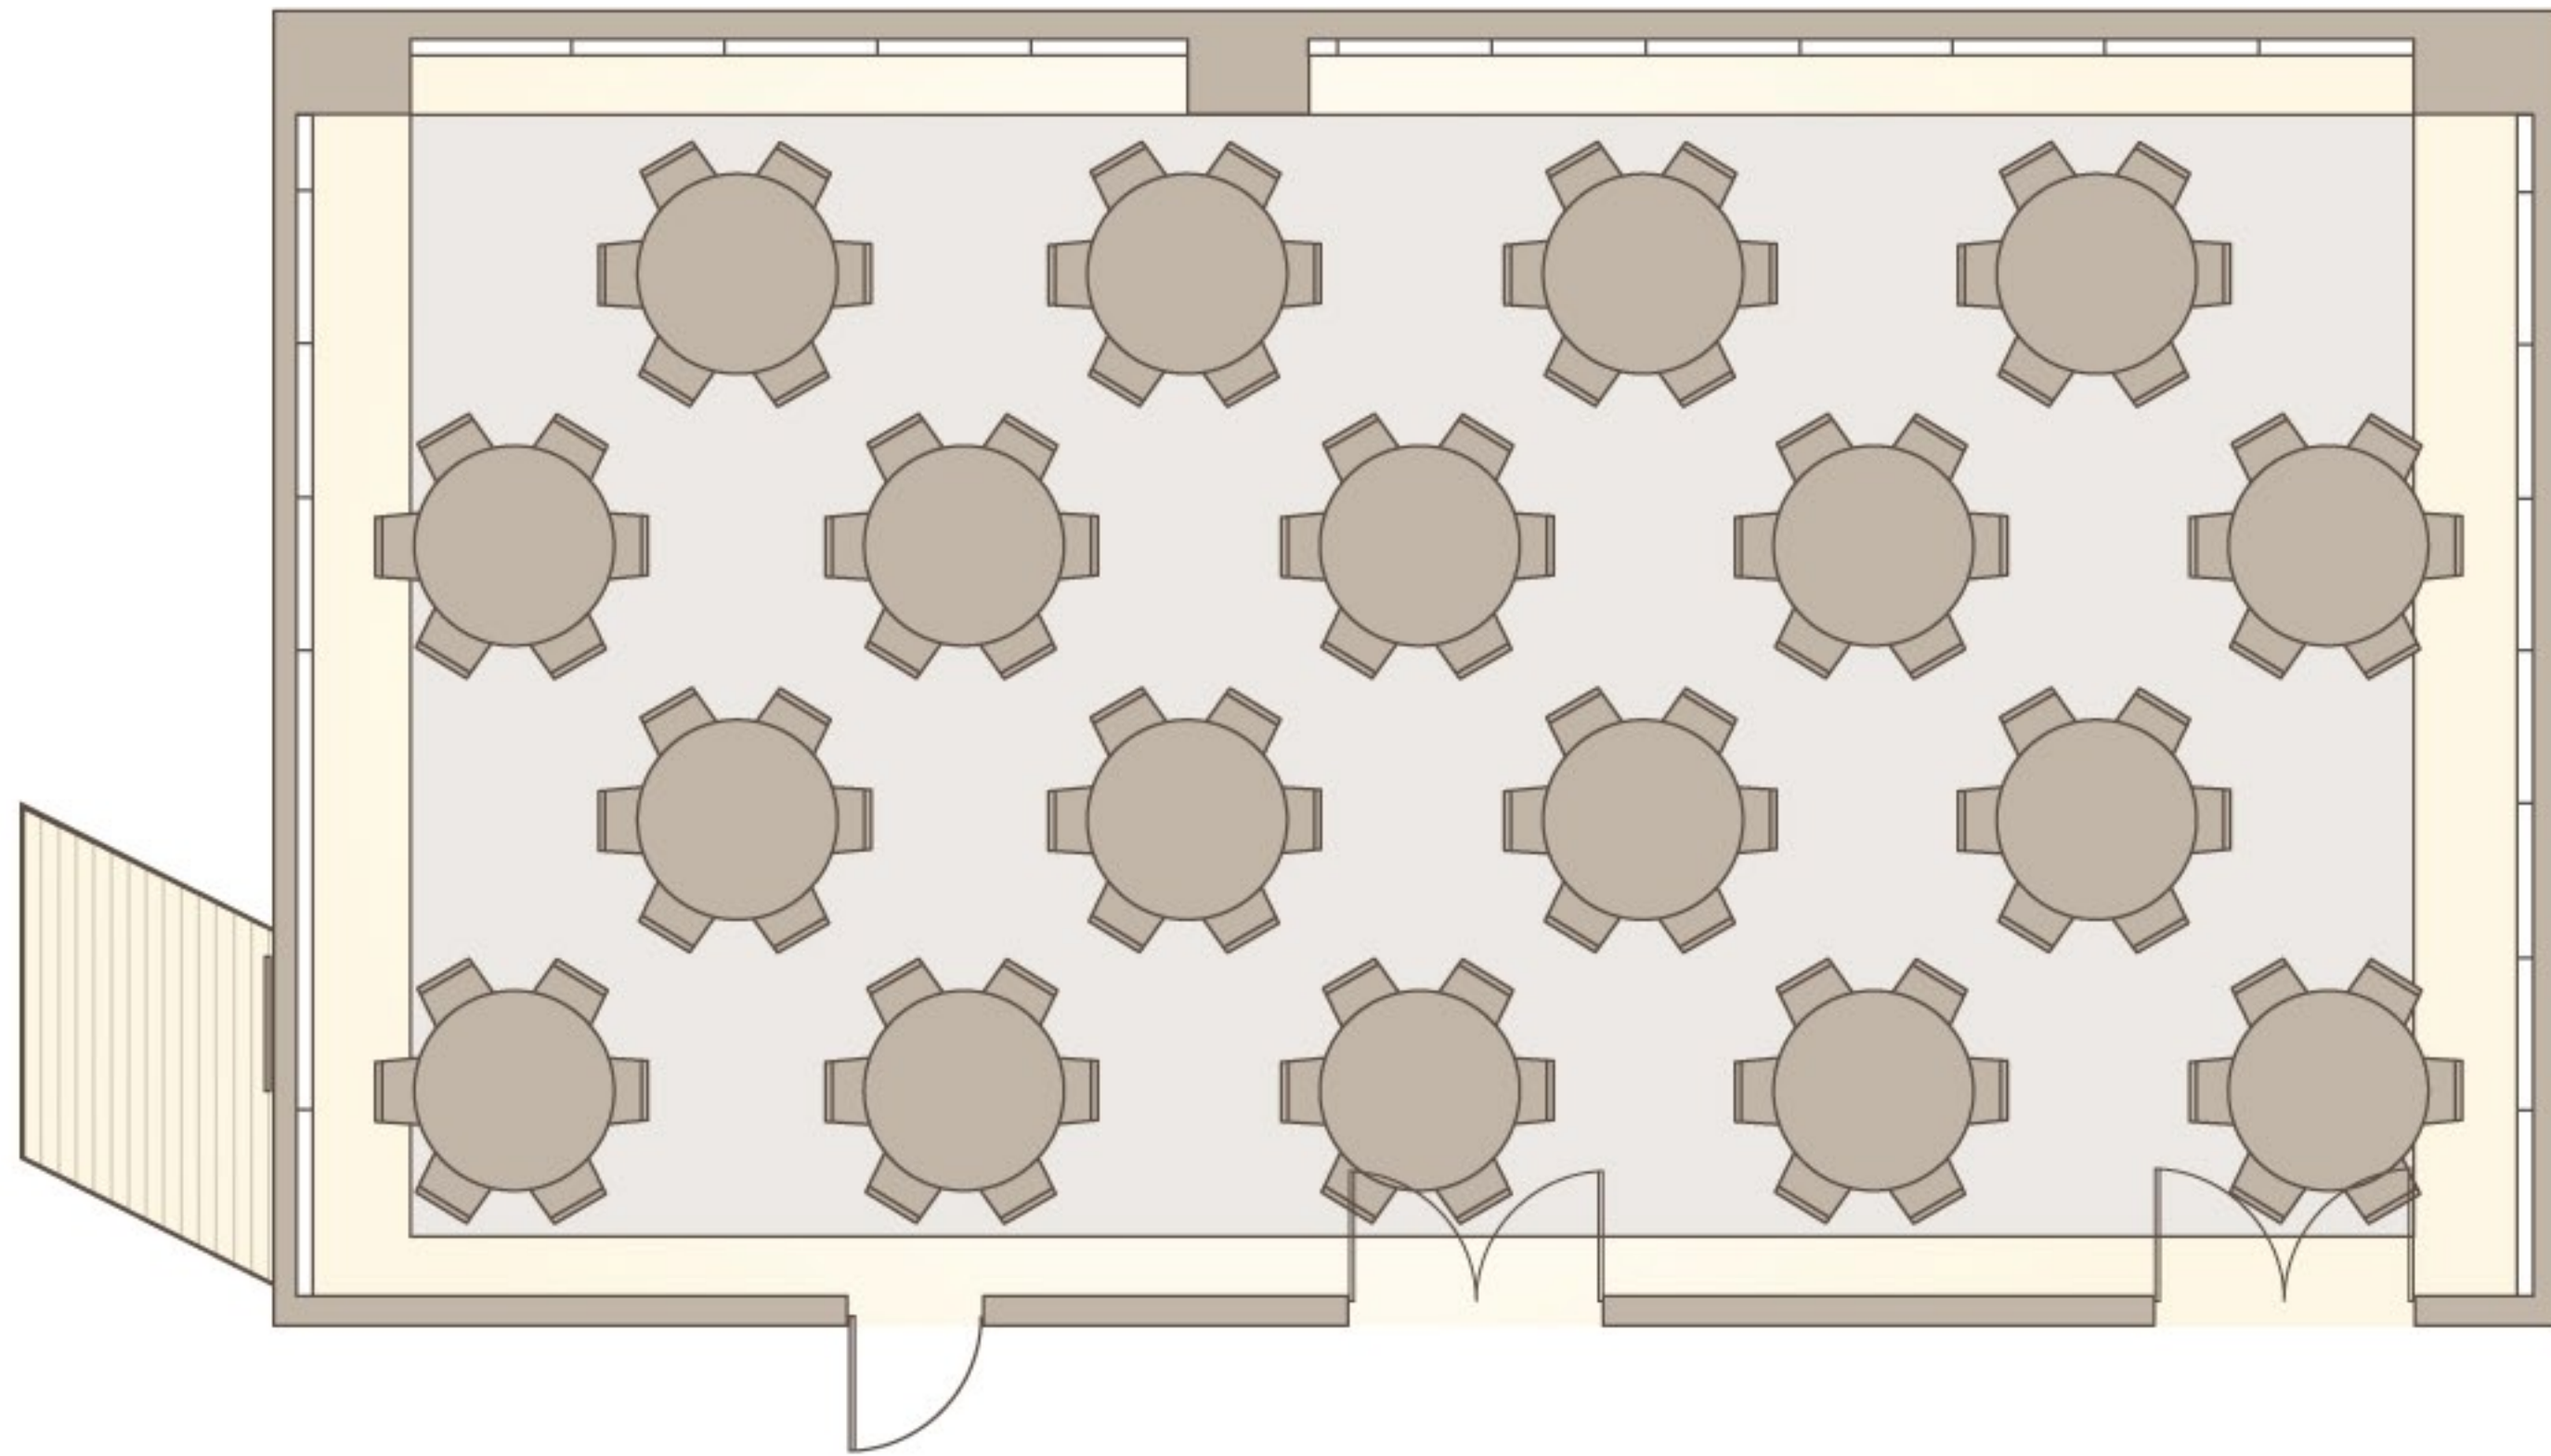

east

MIAMI

SET

(1600 sq ft / 150 sqm)

Set is located on the 38th floor, offering 1,600 square feet of venue space with high ceilings. Set is a corner room with three walls of floor-to-ceiling windows facing the City. Available through our in-house audio visual provider, a multi-55' LED Smart TV Video Wall is equipped with an Apple TV, wireless single-click presentation, and built-in sound system.