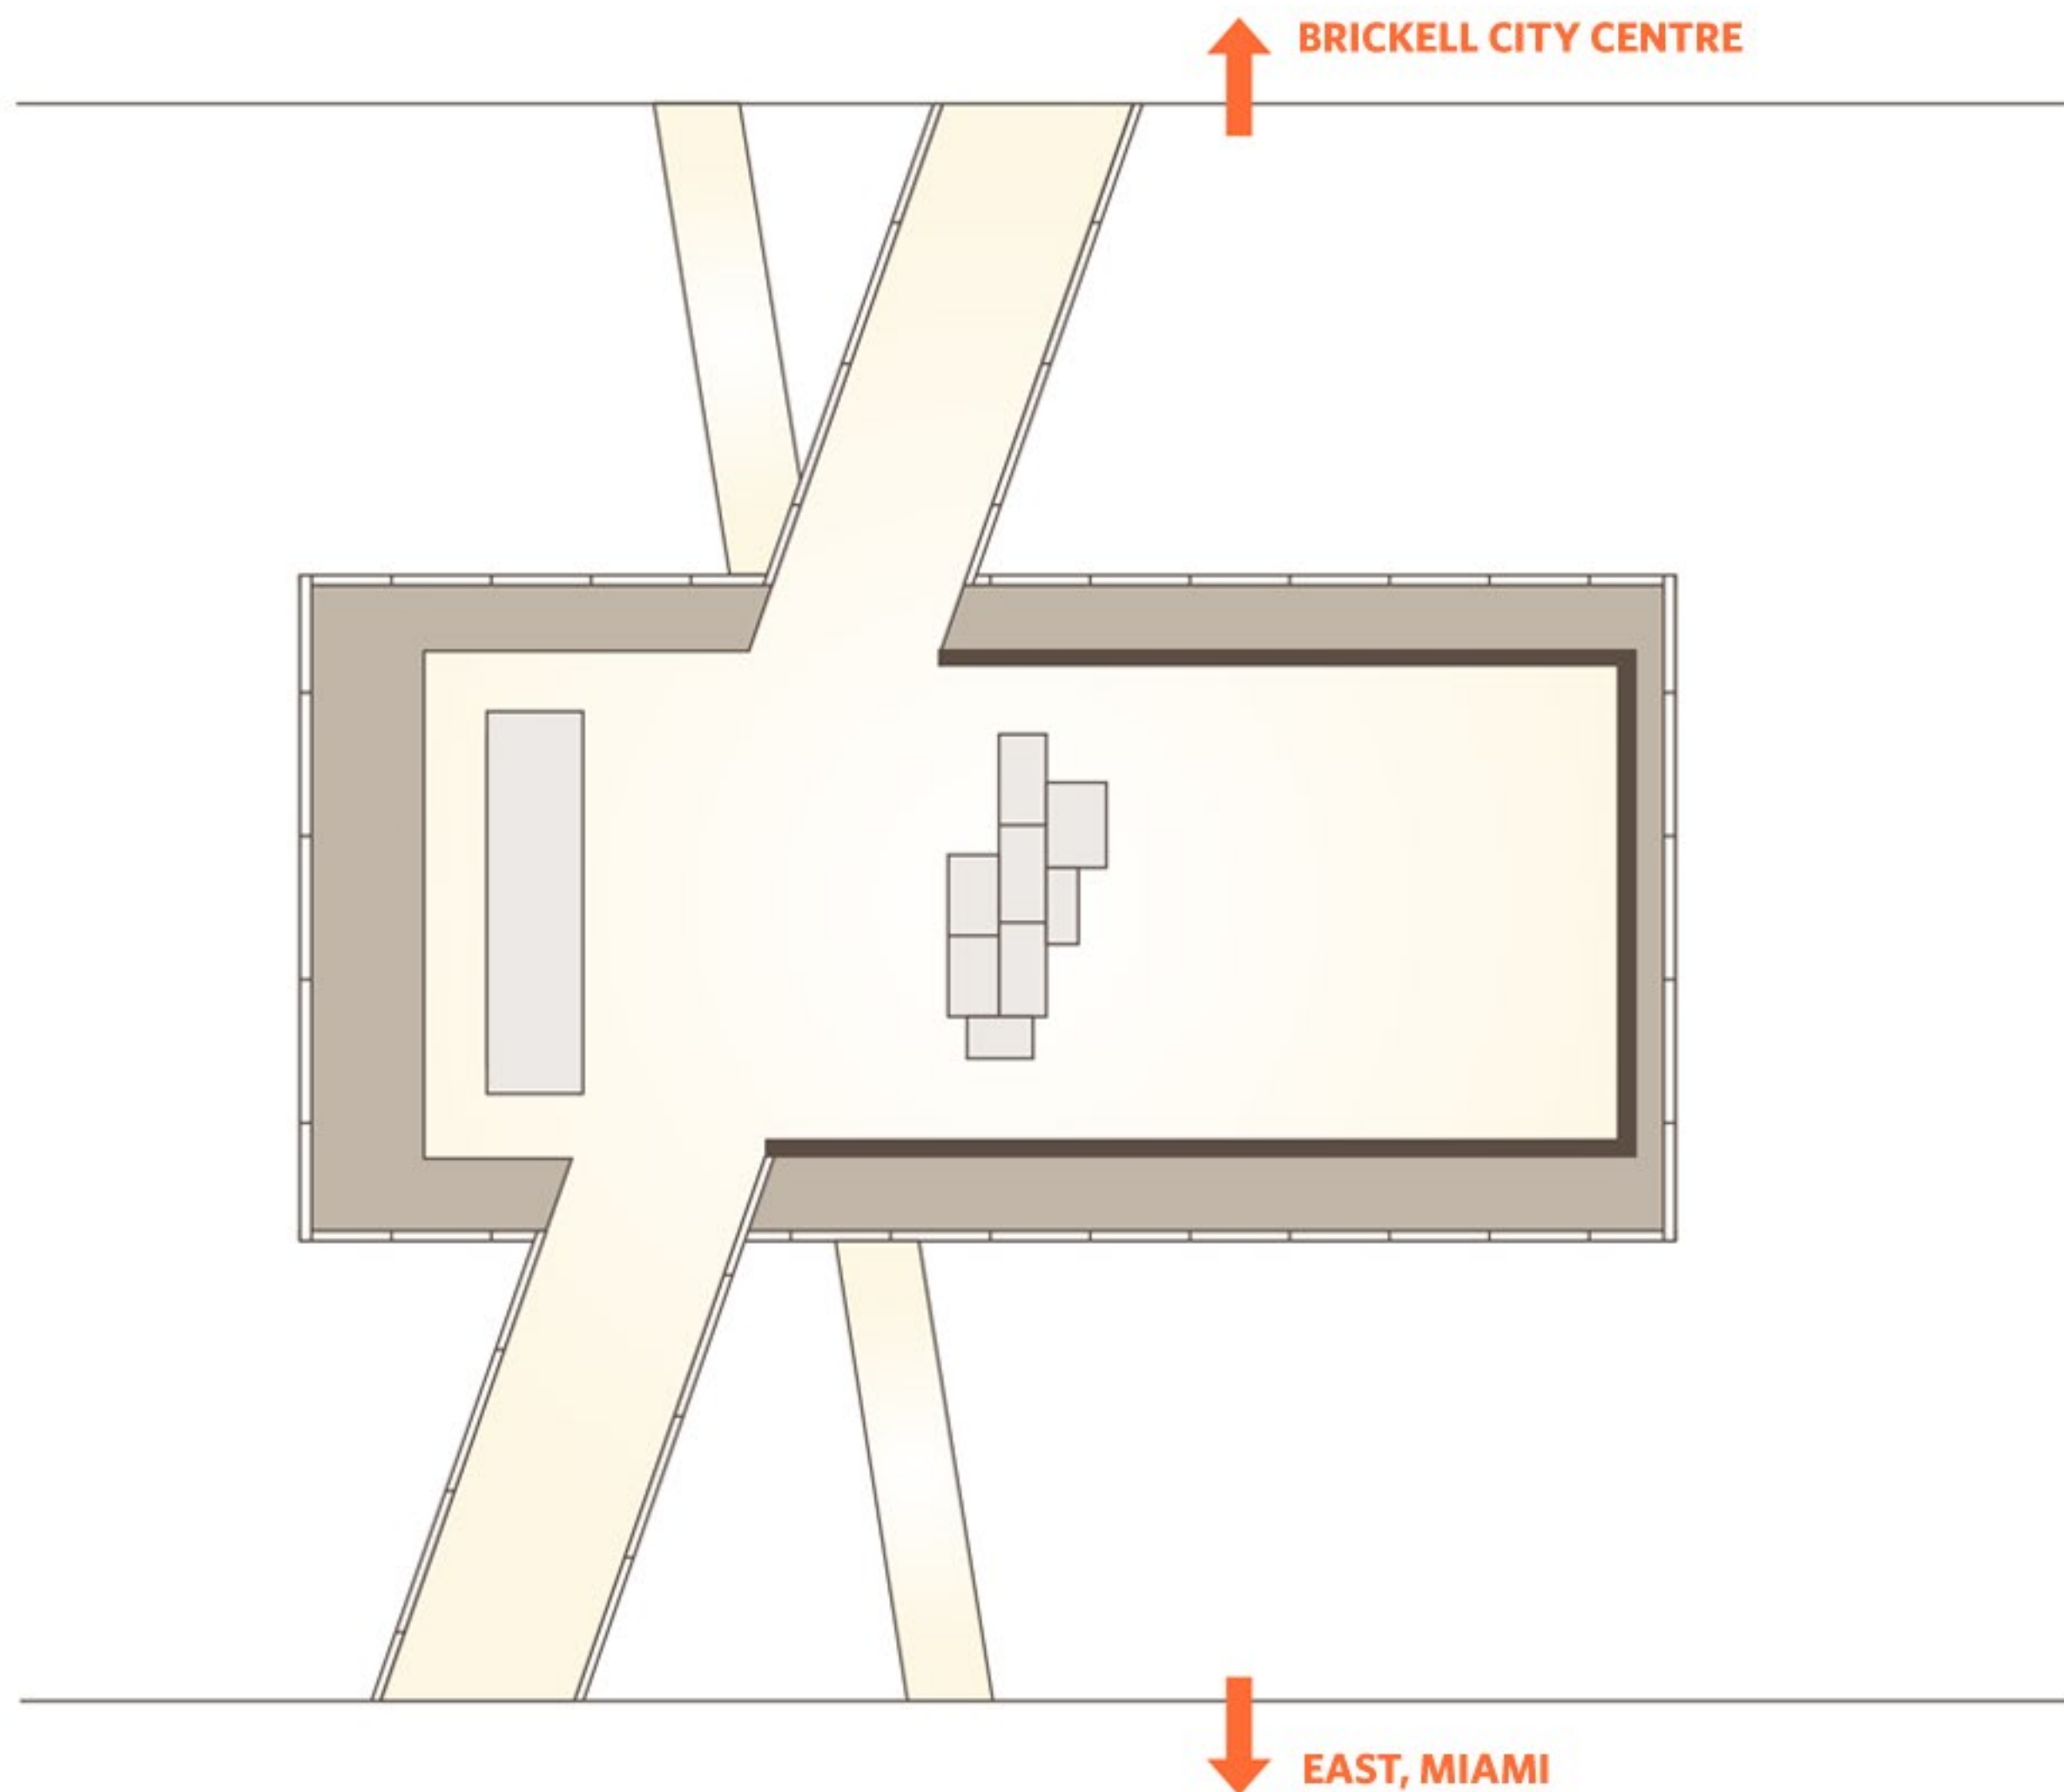

# east

MIAMI

## THE SHRUBBERY

(724 sq ft / 67 sqm)

A unique outdoor area with an urban feeling. The Shrubbery is a suspended deck ideally placed under the CLIMATE RIBBON™. The Shrubbery's dynamic location is surrounded by diverse spaces such as Brickell City Centre luxury shops, Miami corporate buildings and the Pool Deck.