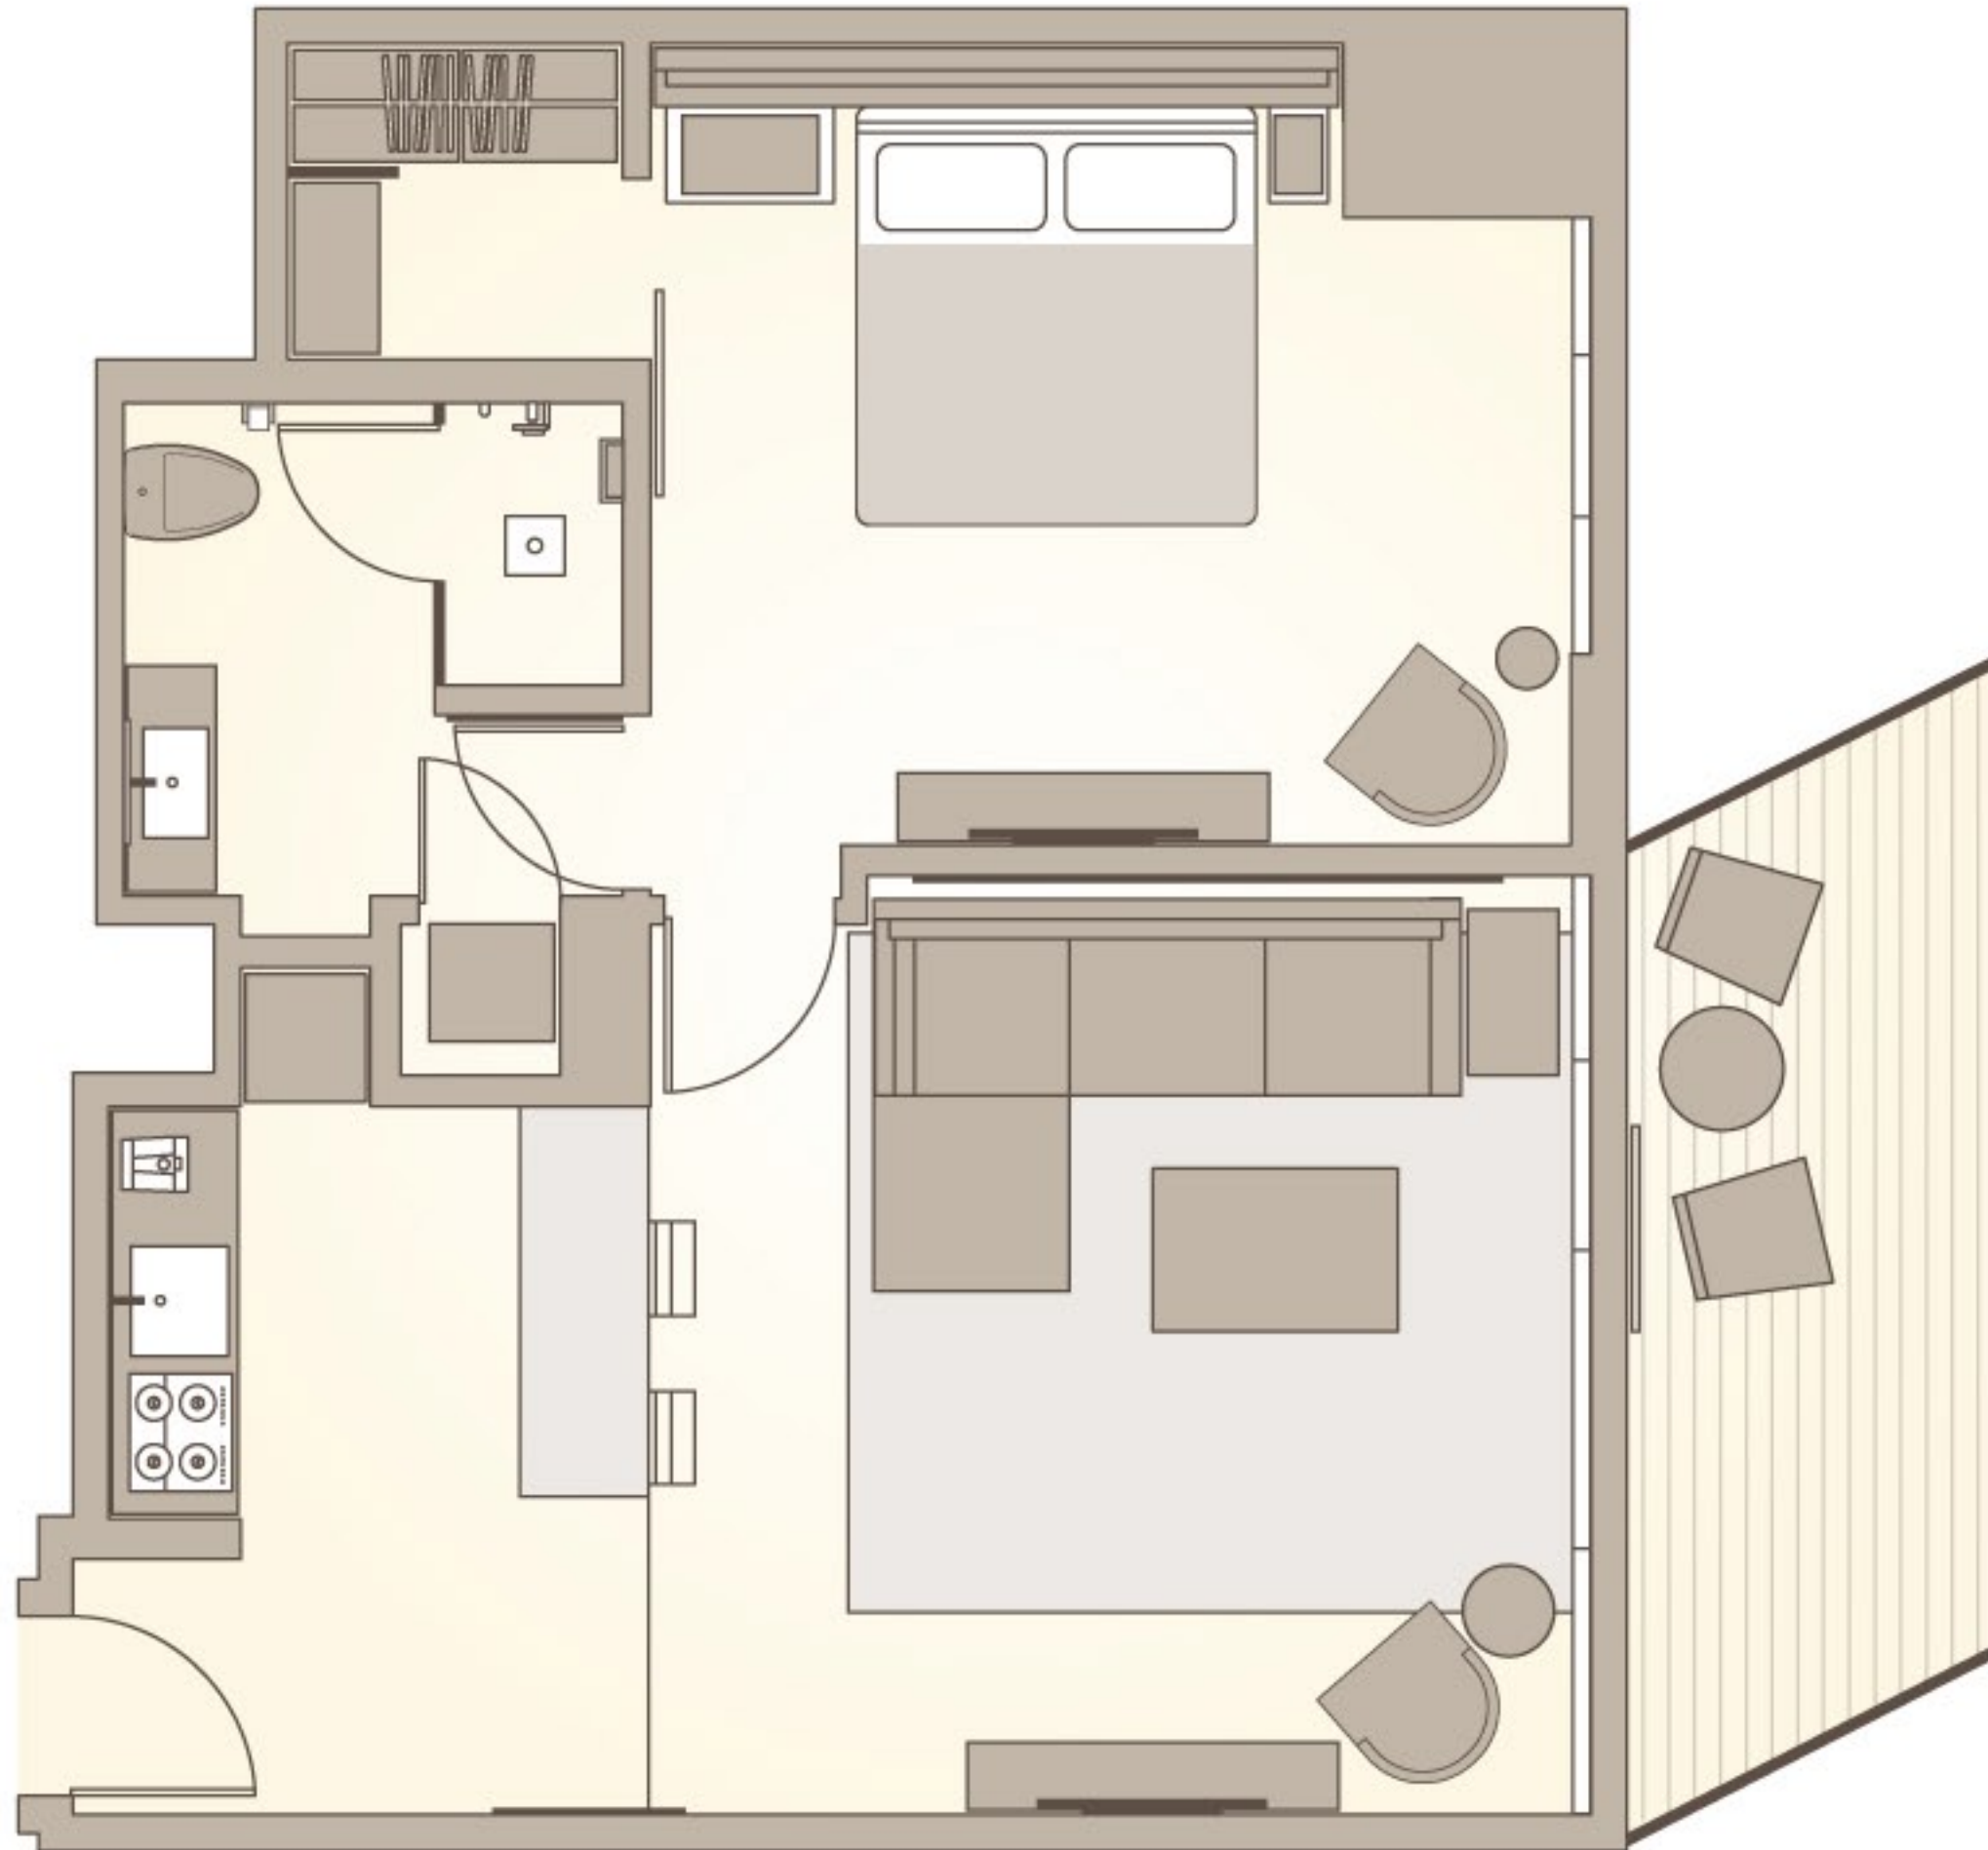

east

MIAMI

JR. RESIDENCE SUITE

(750 sq ft / 70 sqm)

RESIDENCE SUITES

With one, two, or three bedroom options, every residence suite comes with fully-equipped kitchen and laundry facilities, along with all of the services and amenities of the hotel. Additional special features include balconies with refreshing views of Biscayne Bay and the Miami Skyline, floor-to-ceiling windows, a walk-in rain shower, Panther Coffee (a Miami-based specialty coffee roaster), a tea maker, and complimentary WiFi.

FEATURES

- + Walk-in rain shower
- + Complimentary Panther Coffee espresso
- + Complimentary JoJo™ teas
- + In-room safe
- + Multi-scene lighting
- + Minibar
- + Appelles luxury bath amenities
- + Work desk

BATHROOM

- + Full master bathtub with shower

TECHNOLOGY

- + 50 inch Samsung™ 4K Smart TV
- + Complimentary WiFi internet access
- + Room control system via hotel app
- + iPod Dock and Native Union SWITCH audio system