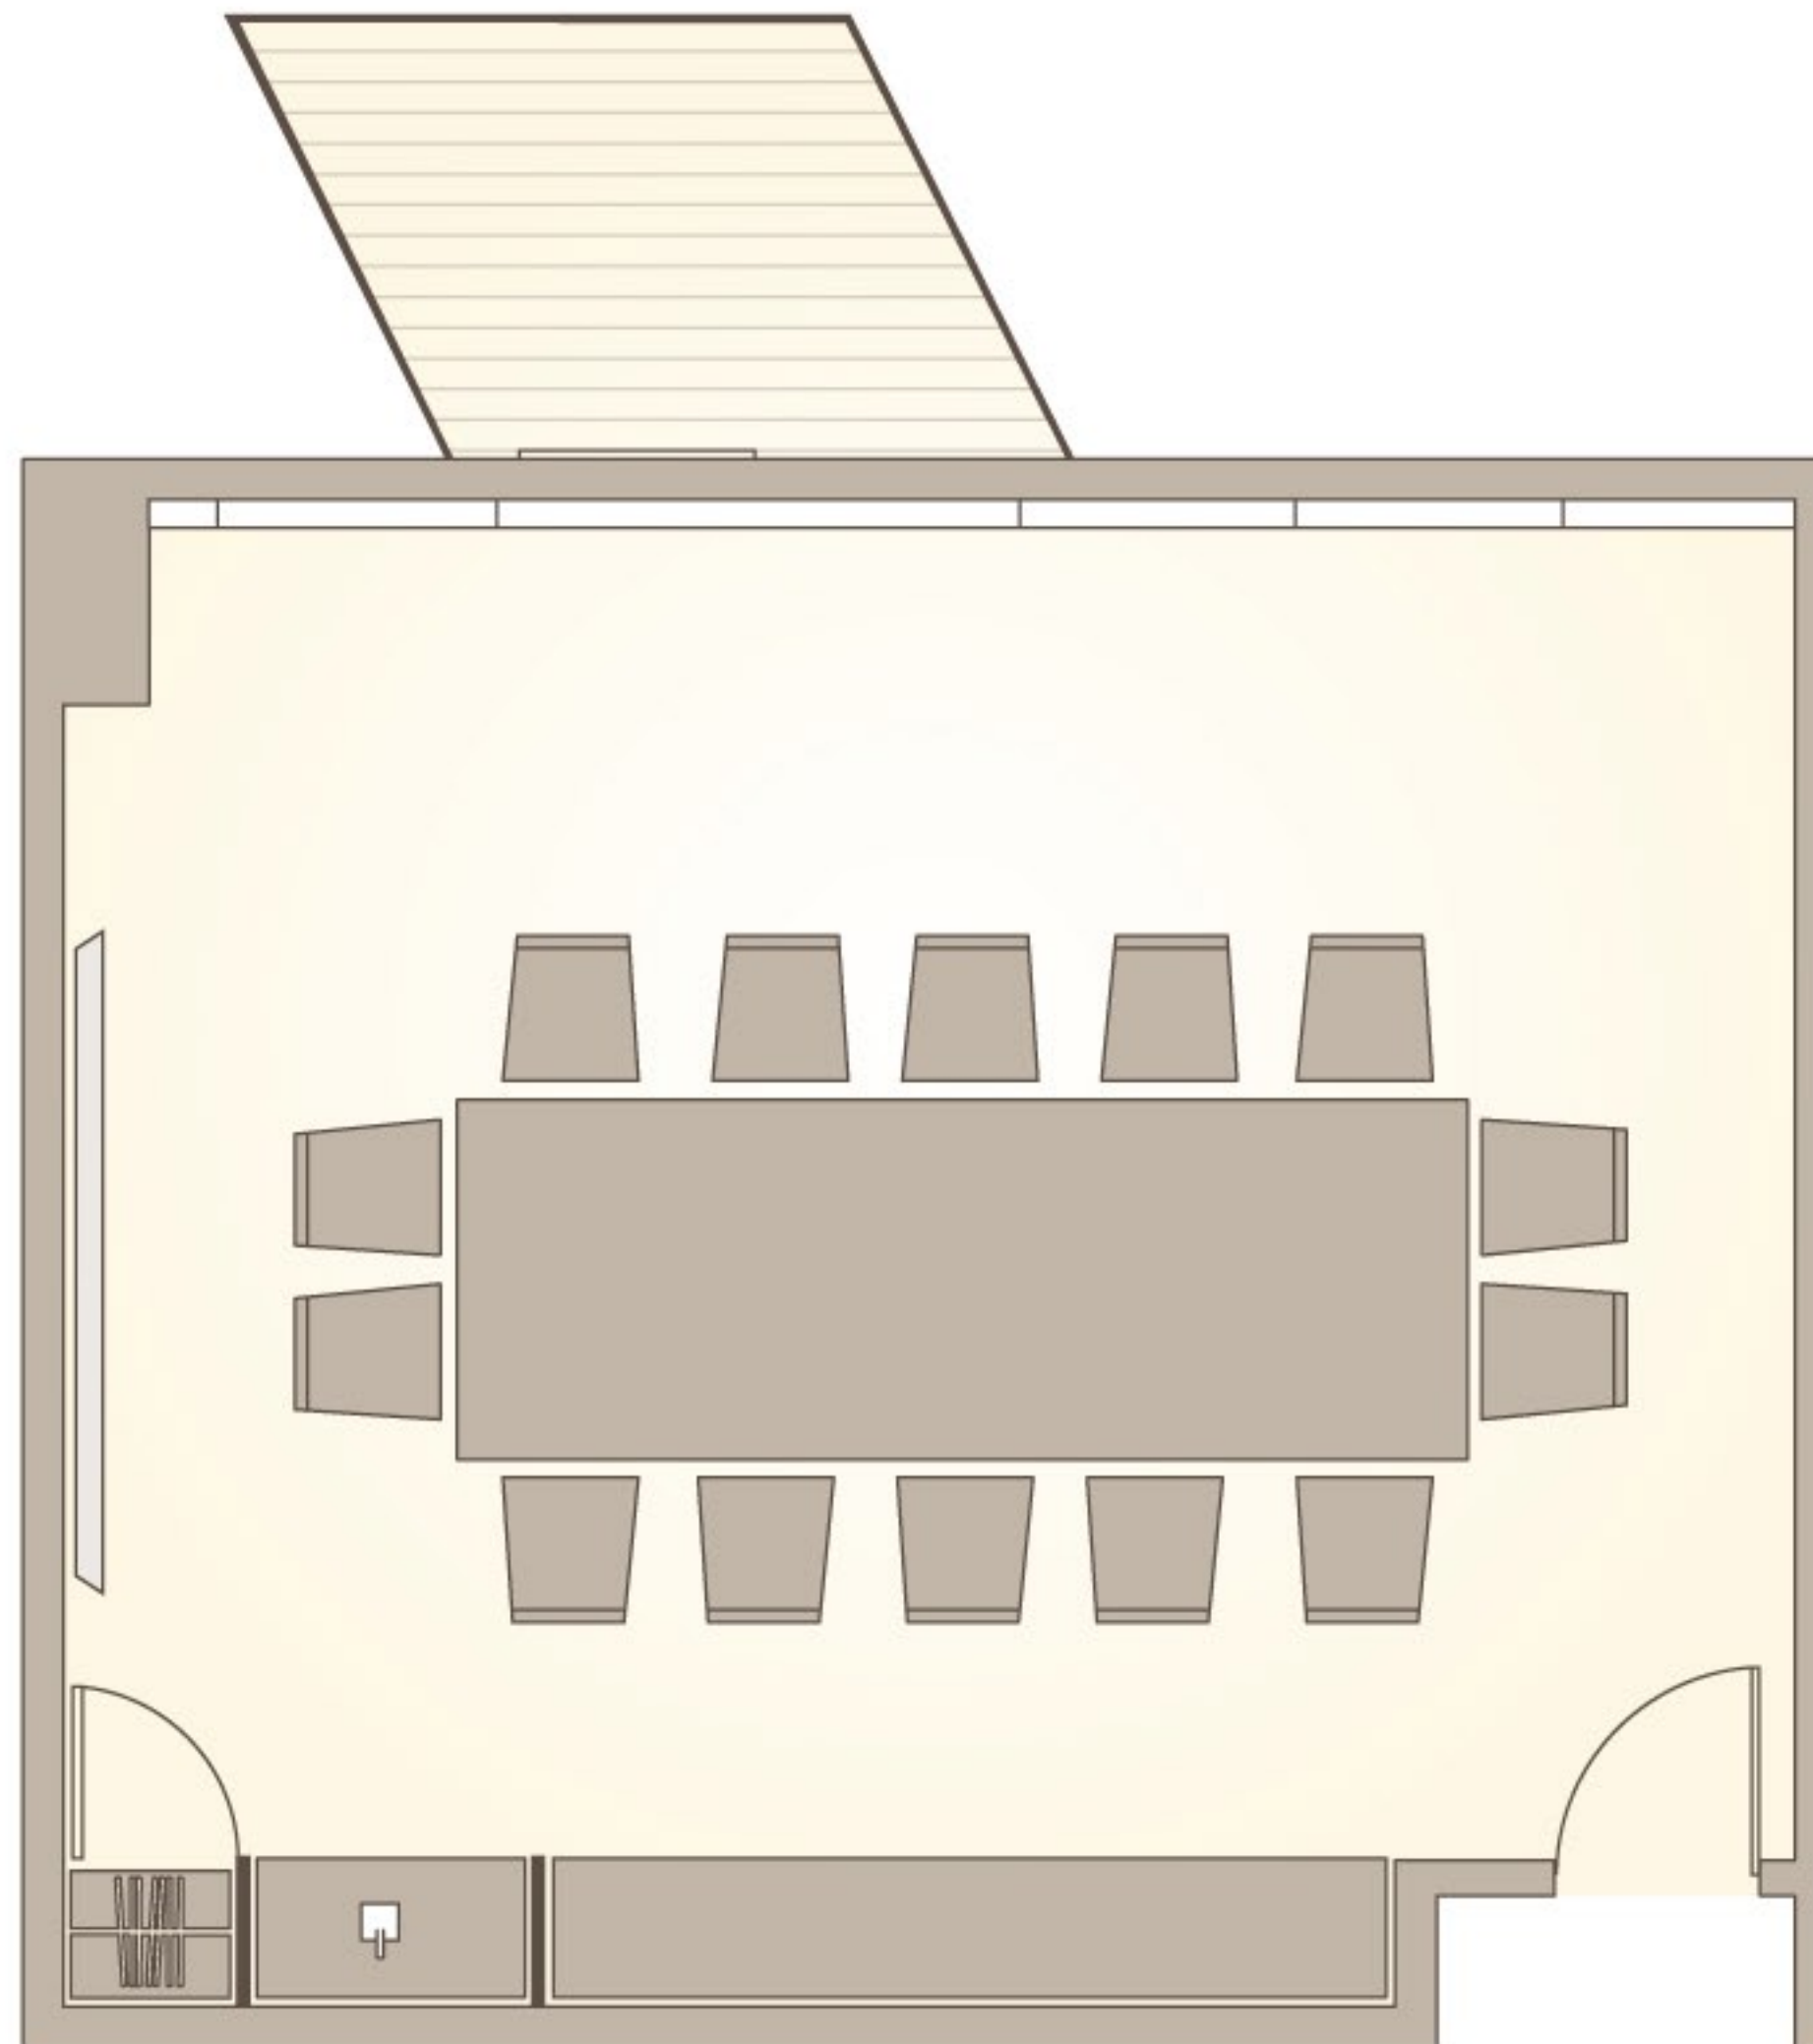

east

MIAMI

HIGH NOON

(840 sq ft / 78 sqm)

High Noon is located on the 38th floor offering 840 square feet of venue space, showcasing Urban and Bay views. High Noon is equipped with a 75" LED Smart TV with Apple TV, wireless single-click presentation and built-in sound system, available through our in-house audiovisual provider.